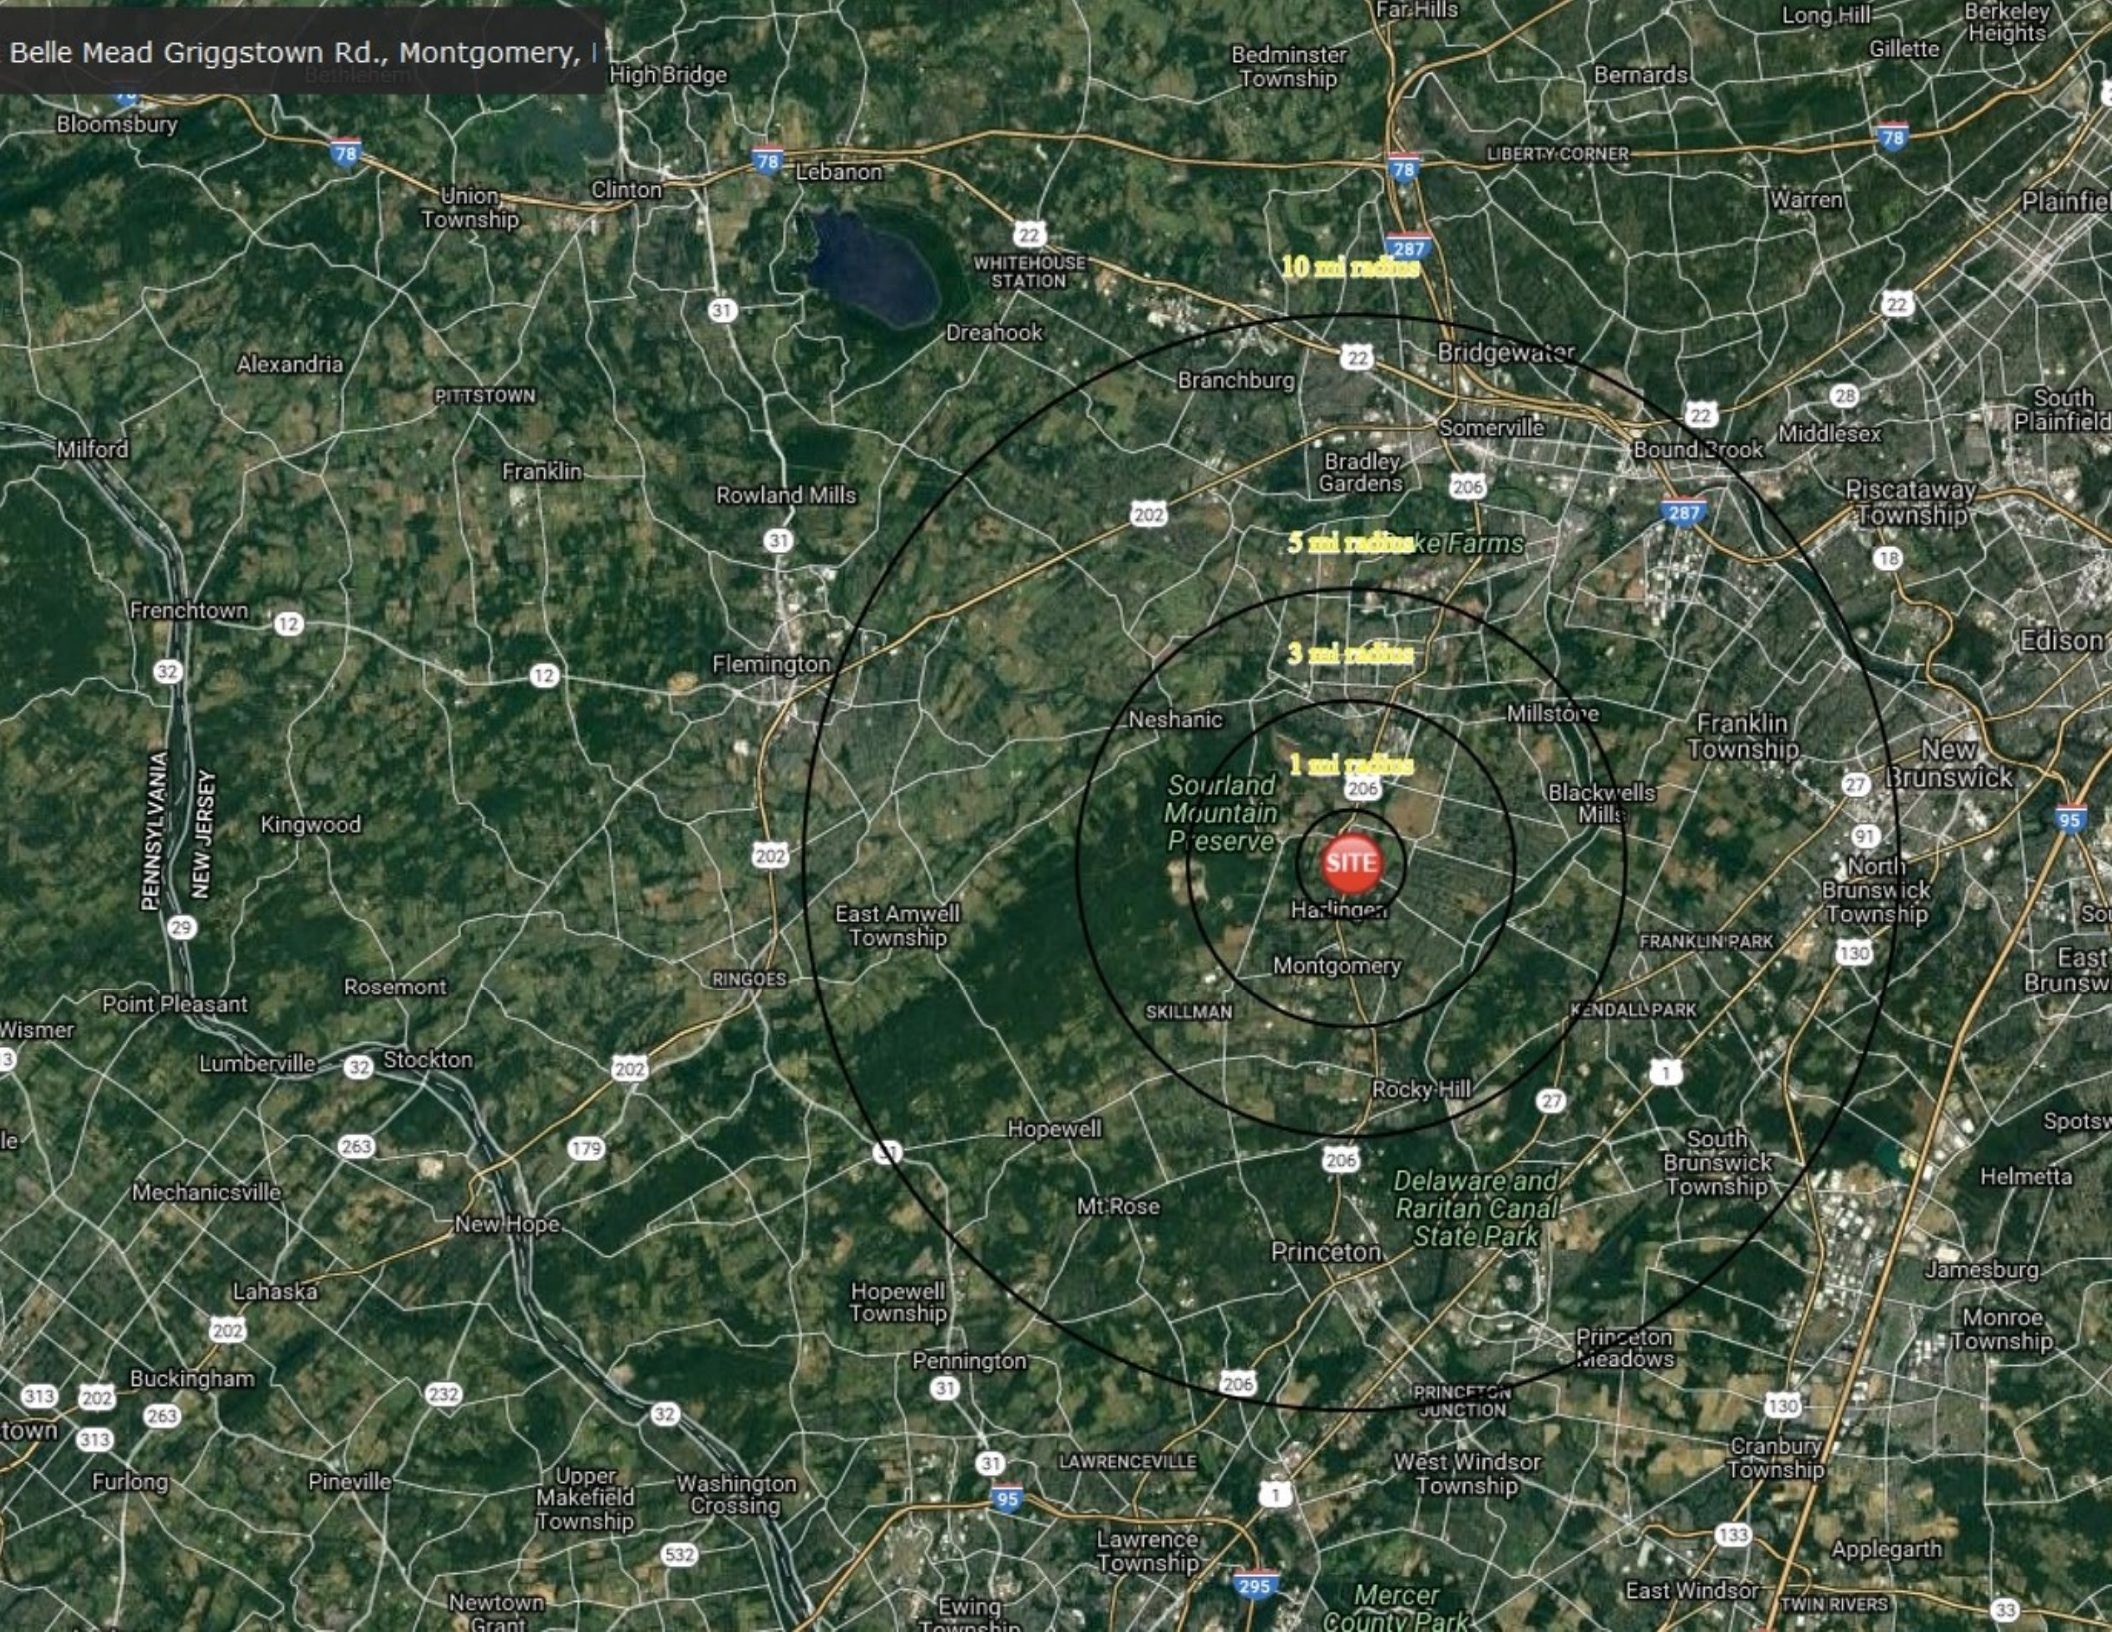

Belle Mead Griggstown Rd., Montgomery, NJ

10 mi radius

5 mi radius

3 mi radius

1 mi radius

SITE

Sourland Mountain Preserve

Delaware and Raritan Canal State Park

Mercer County Park